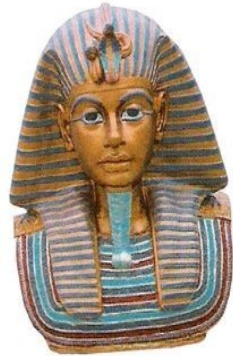

			
408	95 cm	409	20 cm x 50 cm
			
410	74 cm	411	68 cm x 90 cm
			
412	70 cm	413	55 cm

 <p>A white stone sculpture of a woman in a dress sitting on the ground next to a large swan. A small black label with the number '414' is placed in front of the swan.</p>	 <p>A colorful figurine of an elderly man wearing a hat and a long coat, holding a lantern in his right hand and a walking stick in his left. He stands on a dark, textured base.</p>		
<p>414</p>	<p>50 cm</p>	 <p>A white stone sculpture of a seated figure on a lotus flower. The lotus has a central opening and is mounted on a tiered pedestal.</p>	 <p>A white stone sculpture of a seated figure on a lotus flower. The lotus has a central opening and is mounted on a tiered pedestal.</p>
<p>416</p>	<p>75 cm</p>	 <p>A white stone sculpture of a rabbit sitting on a small patch of ground with some flowers.</p>	 <p>A white stone sculpture of a woman in a long dress holding a globe above her head with both hands. She stands on a small circular base.</p>
<p>417</p>	<p>30 cm</p>	<p>418</p>	<p>187 cm</p>